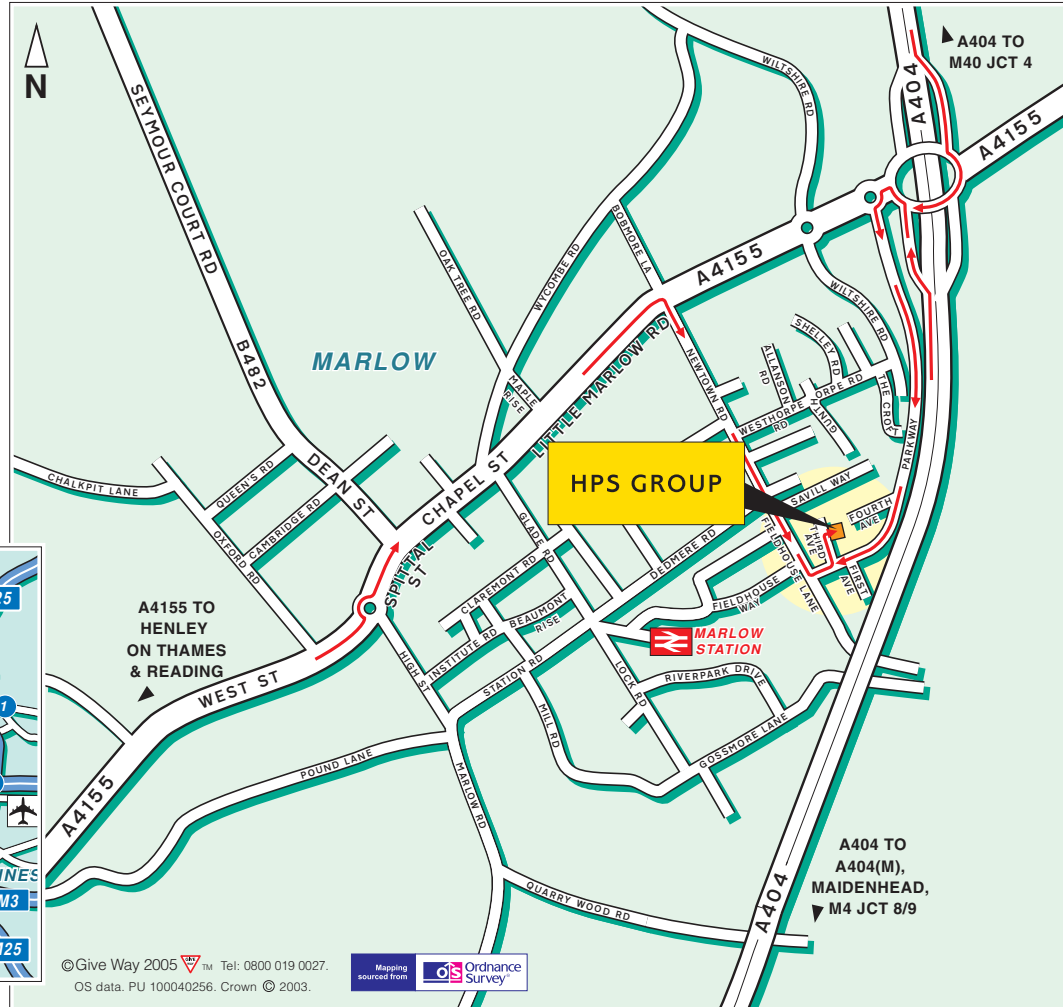

HPS GROUP

Atlas House
3rd Avenue
Globe Park
Marlow
Buckinghamshire
SL7 1EY

Tel: 01628 894 700
Fax: 01628 894 848

© Give Way 2005. Tel: 0800 019 0027.
OS data. PU 100040256. Crown © 2003.

Mapping sourced from
Ordnance Survey